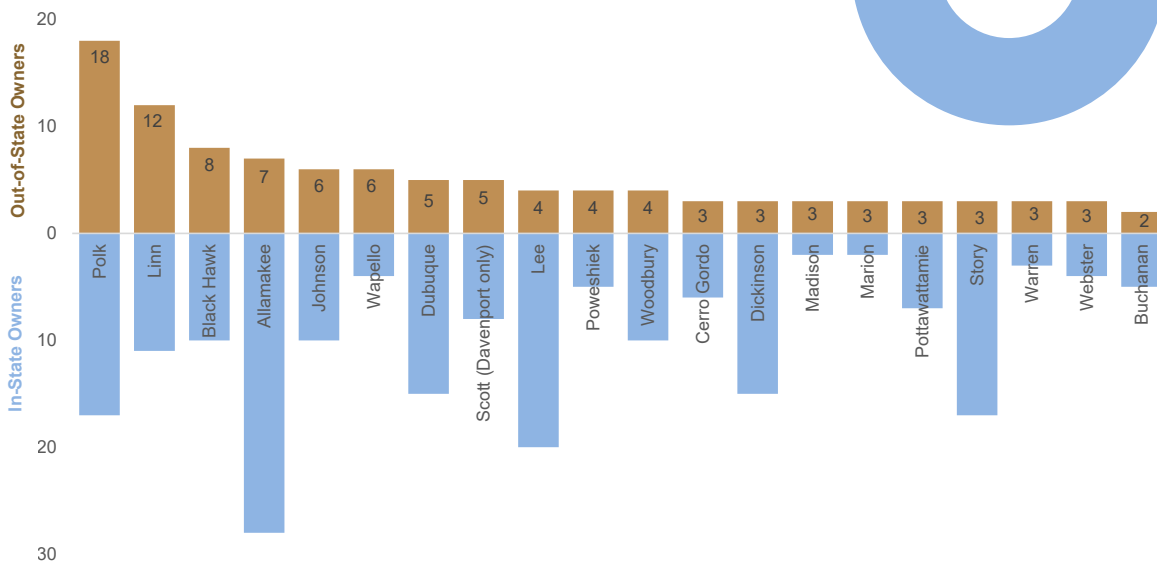

# Mobile Home Parks By County – November 2019

Note: Eighty counties reported data on mobile home parks to the Iowa State Association of Counties. Scott County did not report data, however the city of Davenport reported data.

Statewide, 75.3% of the reported mobile home parks have **in-State owners**. Of the total, 42 Counties and 1 City reported mobile home parks with at least one **out-of-state owner**. The chart below shows the top twenty counties with an **out-of-state owner**.