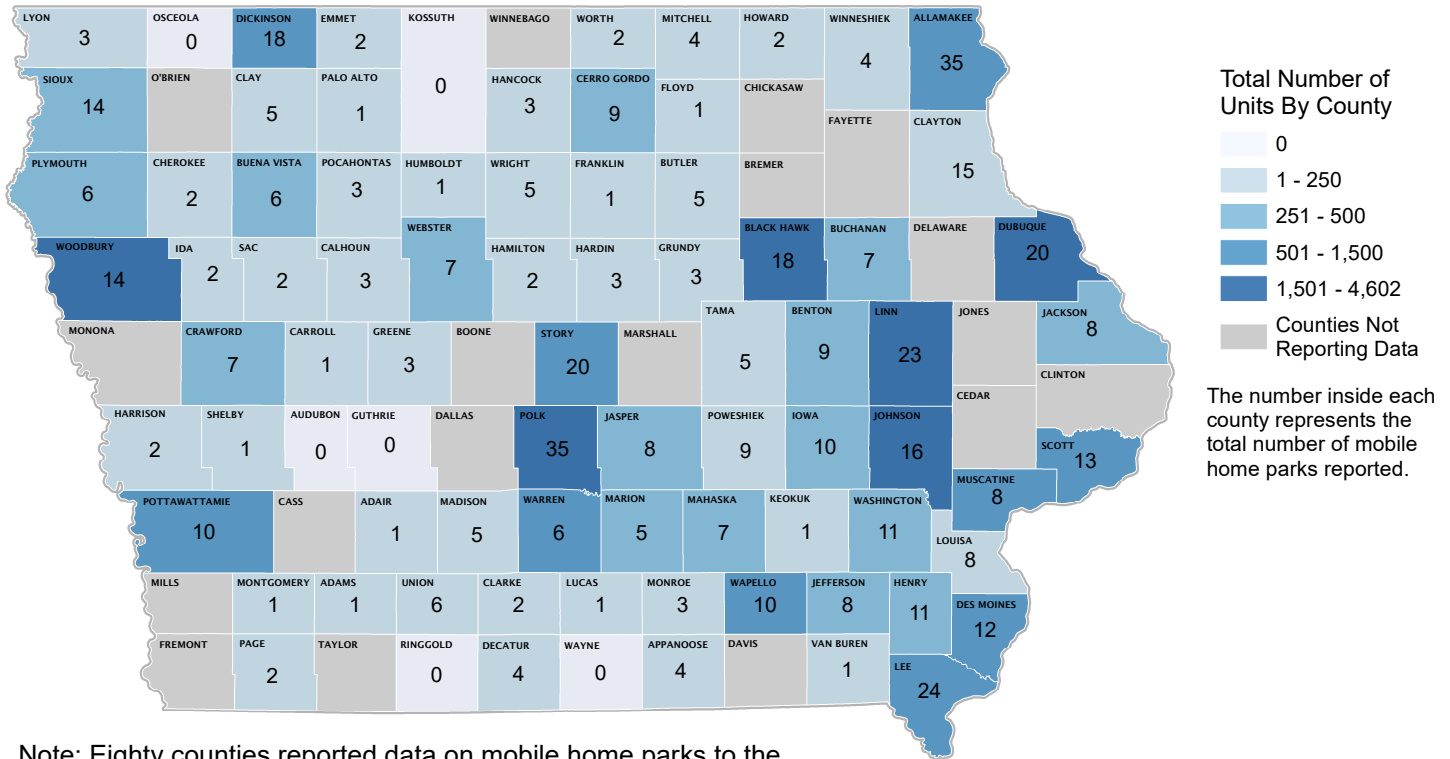

# Mobile Home Parks By County – November 2019

Note: Eighty counties reported data on mobile home parks to the Iowa State Association of Counties. Scott County did not report data, however the city of Davenport reported data.

Statewide, 75.3% of the reported mobile home parks have **in-State owners**. Of the total, 42 Counties and 1 City reported mobile home parks with at least one **out-of-state owner**. The chart below shows the top twenty counties with an **out-of-state owner**.

County	No. of Parks	No. of Units	No. of Parks Owned In-State	No. of Parks Owned Out-of-State
Louisa	8	201	7	1
Lucas	1	50	1	0
Lyon	3	74	3	0
Madison	5	102	2	3
Mahaska	7	256	6	1
Marion	5	367	2	3
Mitchell	4	55	4	0
Monroe	3	81	3	0
Montgomery	1	116	0	1
Muscatine	8	1,049	7	1
Page	2	47	0	2
Palo Alto	1	10	0	1
Plymouth	6	310	6	0
Pocahontas	3	77	1	2
Polk	35	4,388	17	18
Pottawattamie	10	1,084	7	3
Poweshiek	9	226	5	4
Sac	2	103	2	0
Scott (Davenport only)	13	1,377	8	5
Shelby	1	84	1	0
Sioux	14	288	13	1
Story	20	842	17	3
Tama	5	161	5	0
Union	6	155	6	0
Van Buren	1	14	1	0
Wapello	10	577	4	6
Warren	6	517	3	3
Washington	11	292	9	2
Webster	7	475	4	3
Winneshiek	4	72	4	0
Woodbury	14	1,767	10	4
Worth	2	43	2	0
Wright	5	46	3	2
<b>Statewide</b>	<b>550</b>	<b>35,443</b>	<b>414</b>	<b>136</b>

**Cities Not Responding:**

Ames  
Clinton