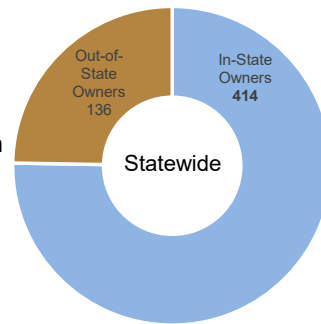

# Mobile Home Parks By County – November 2019

Note: Eighty counties reported data on mobile home parks to the Iowa State Association of Counties. Scott County did not report data, however the city of Davenport reported data.

Statewide, 75.3% of the reported mobile home parks have **in-State owners**. Of the total, 42 Counties and 1 City reported mobile home parks with at least one **out-of-state owner**. The chart below shows the top twenty counties with an **out-of-state owner**.